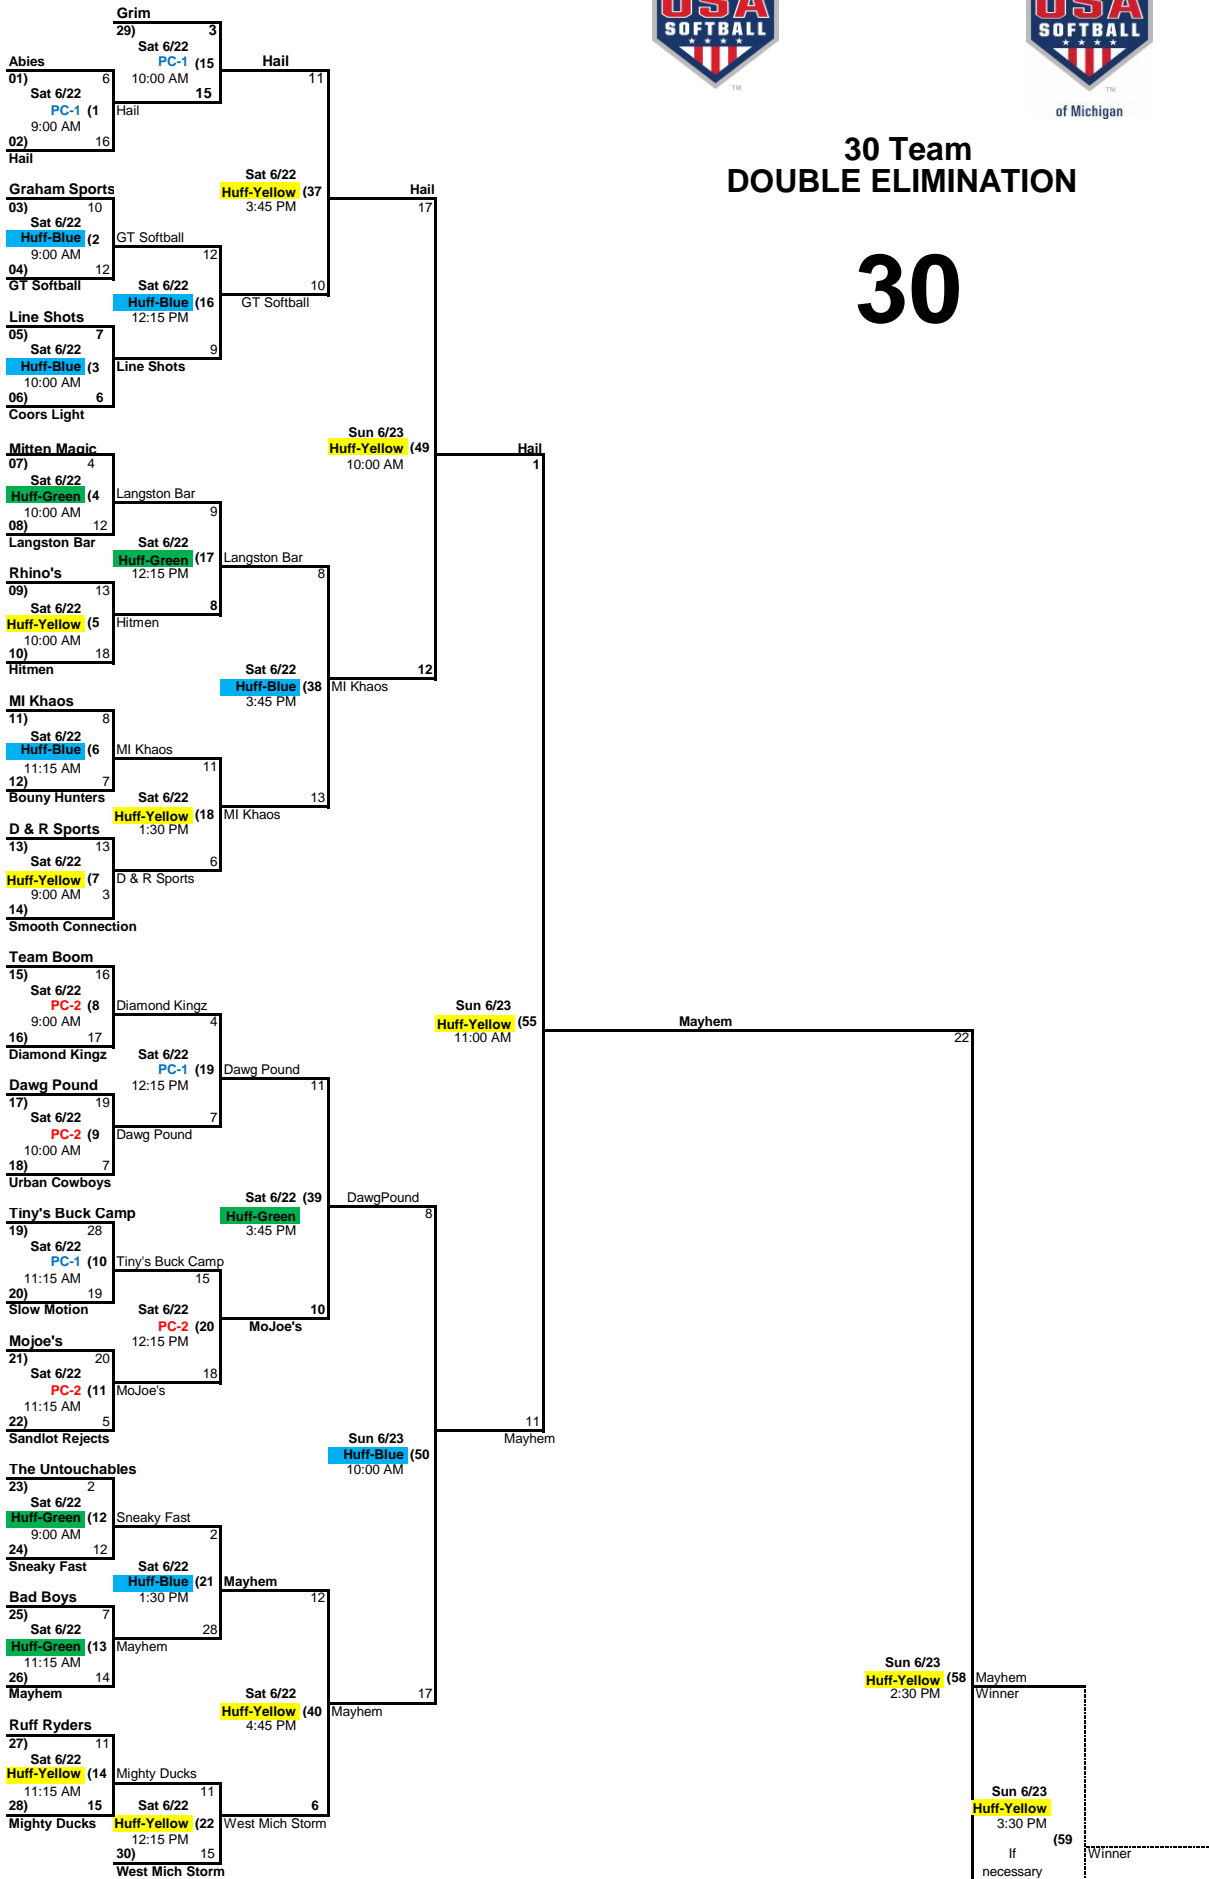

WINNERS' BRACKET

of Michigan

30 Team  
DOUBLE ELIMINATION

30

### 30 Team LOSERS' BRACKET

Team Boom

LOSER 8 3  
Sat 6/22  
PC-1 (23)  
1:30 PM  
LOSER 9 6  
Urban Cowboys

Urban Cowboys 9  
Sat 6/22  
PC-1 (31)  
2:30 PM  
LOSER 22 12  
Mighty Duck

Mighty Ducks 28  
Sat 6/22  
PC-2 (41)  
4:45 PM  
Mighty Ducks 2

LOSER 50 8  
DawgPound

LOSER 55 15  
Hail

Slow Motion  
LOSER 10 7  
Sat 6/22  
PC-2 (24)  
1:30 PM  
LOSER 11 16  
Sandlot Rejects

Sandlot Rejects 16  
Sat 6/22  
PC-2 (32)  
3:45 PM  
LOSER 21 17  
Sneaky Fast